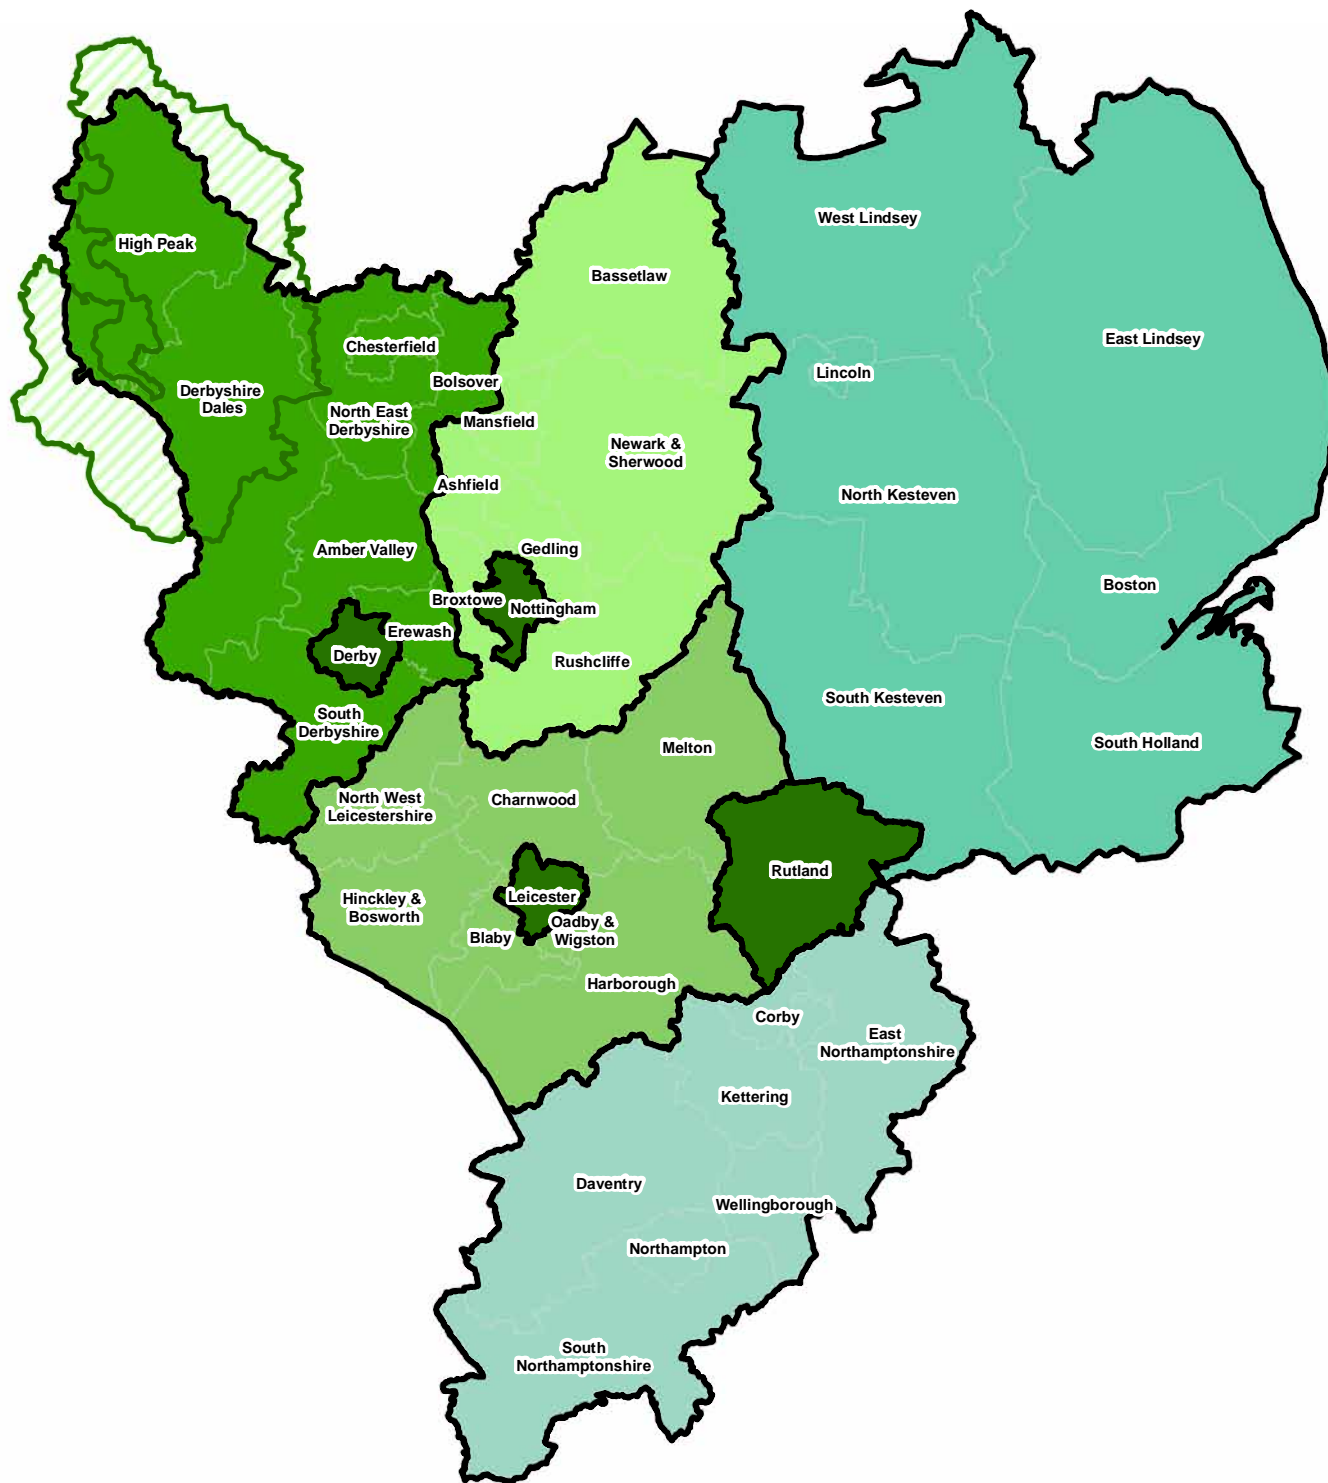

Local Government in the East Midlands

County Councils and Unitary Authorities

- | | |
|--|---|
|  Derbyshire County |  Northamptonshire County |
|  Leicestershire County |  Nottinghamshire County |
|  Lincolnshire County | |