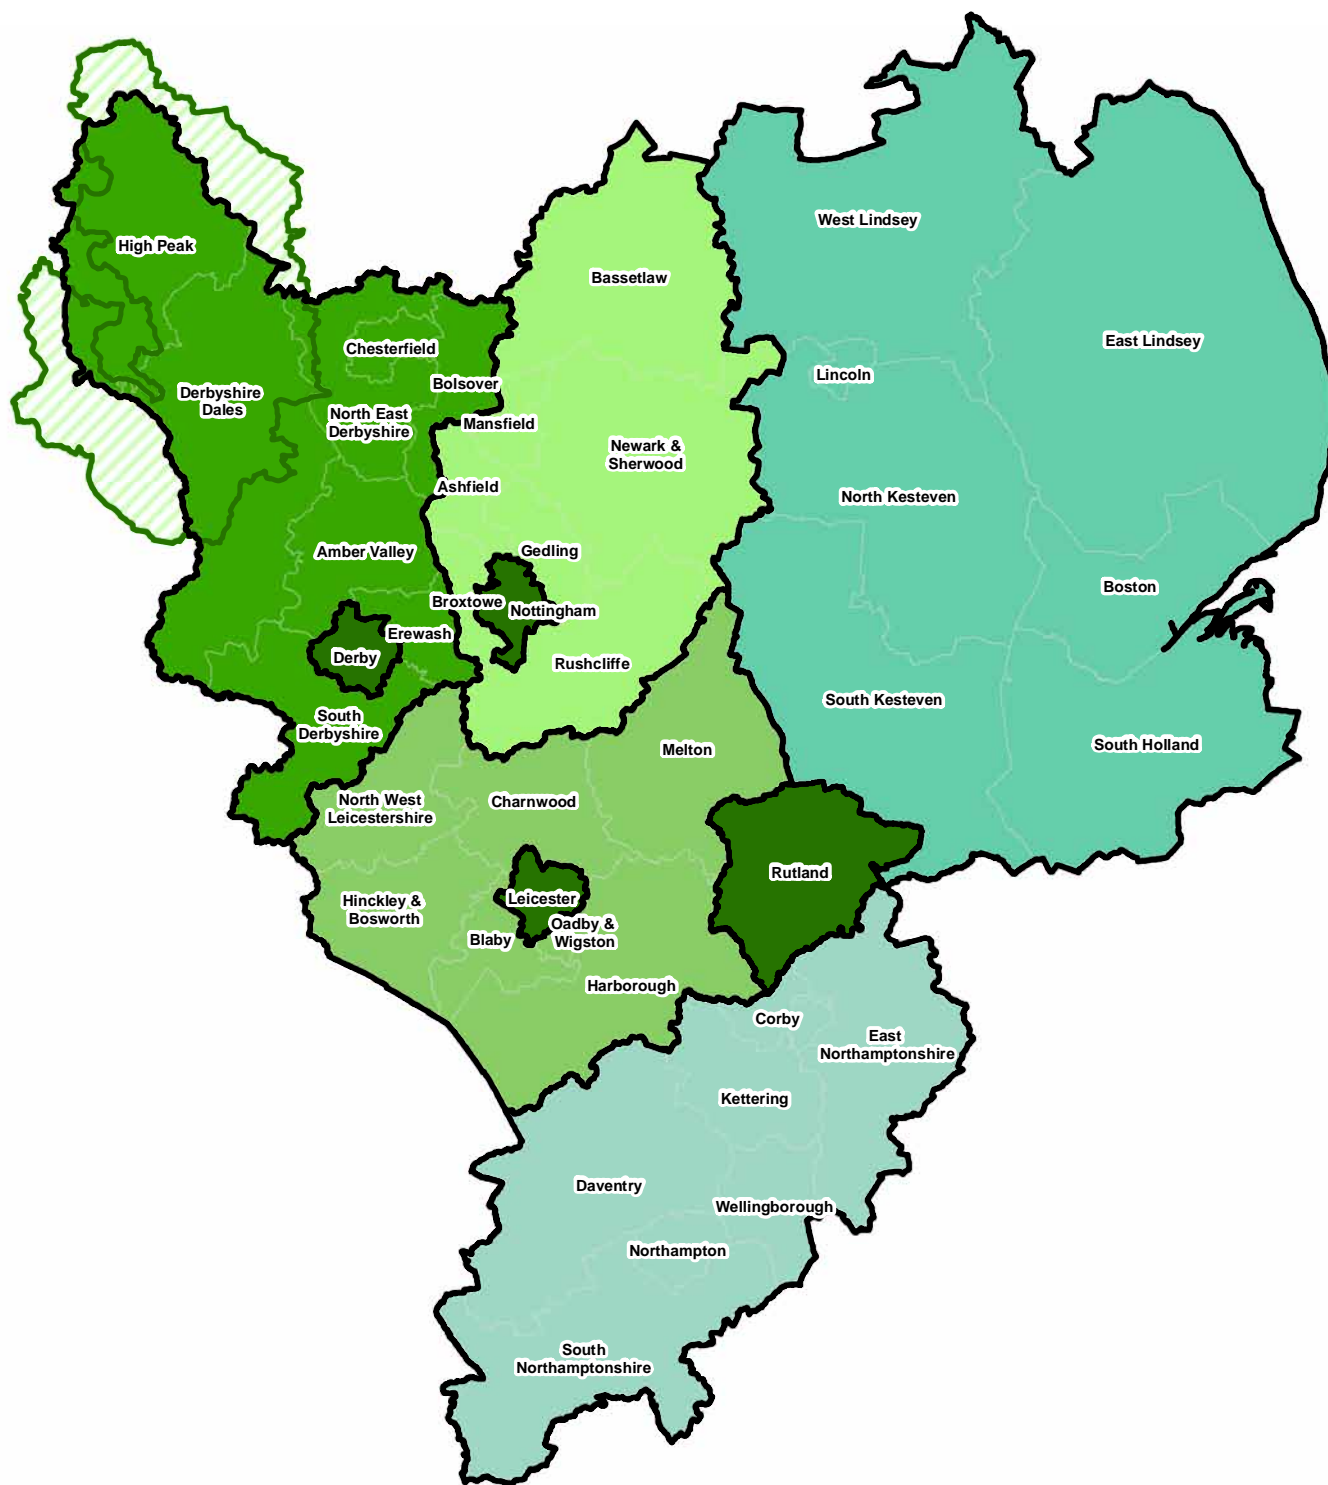

# Local Government in the East Midlands

## County Councils and Unitary Authorities

- |  |   |
|--|---|
|  Derbyshire County     |  Northamptonshire County |
|  Leicestershire County |  Nottinghamshire County  |
|  Lincolnshire County   |   |